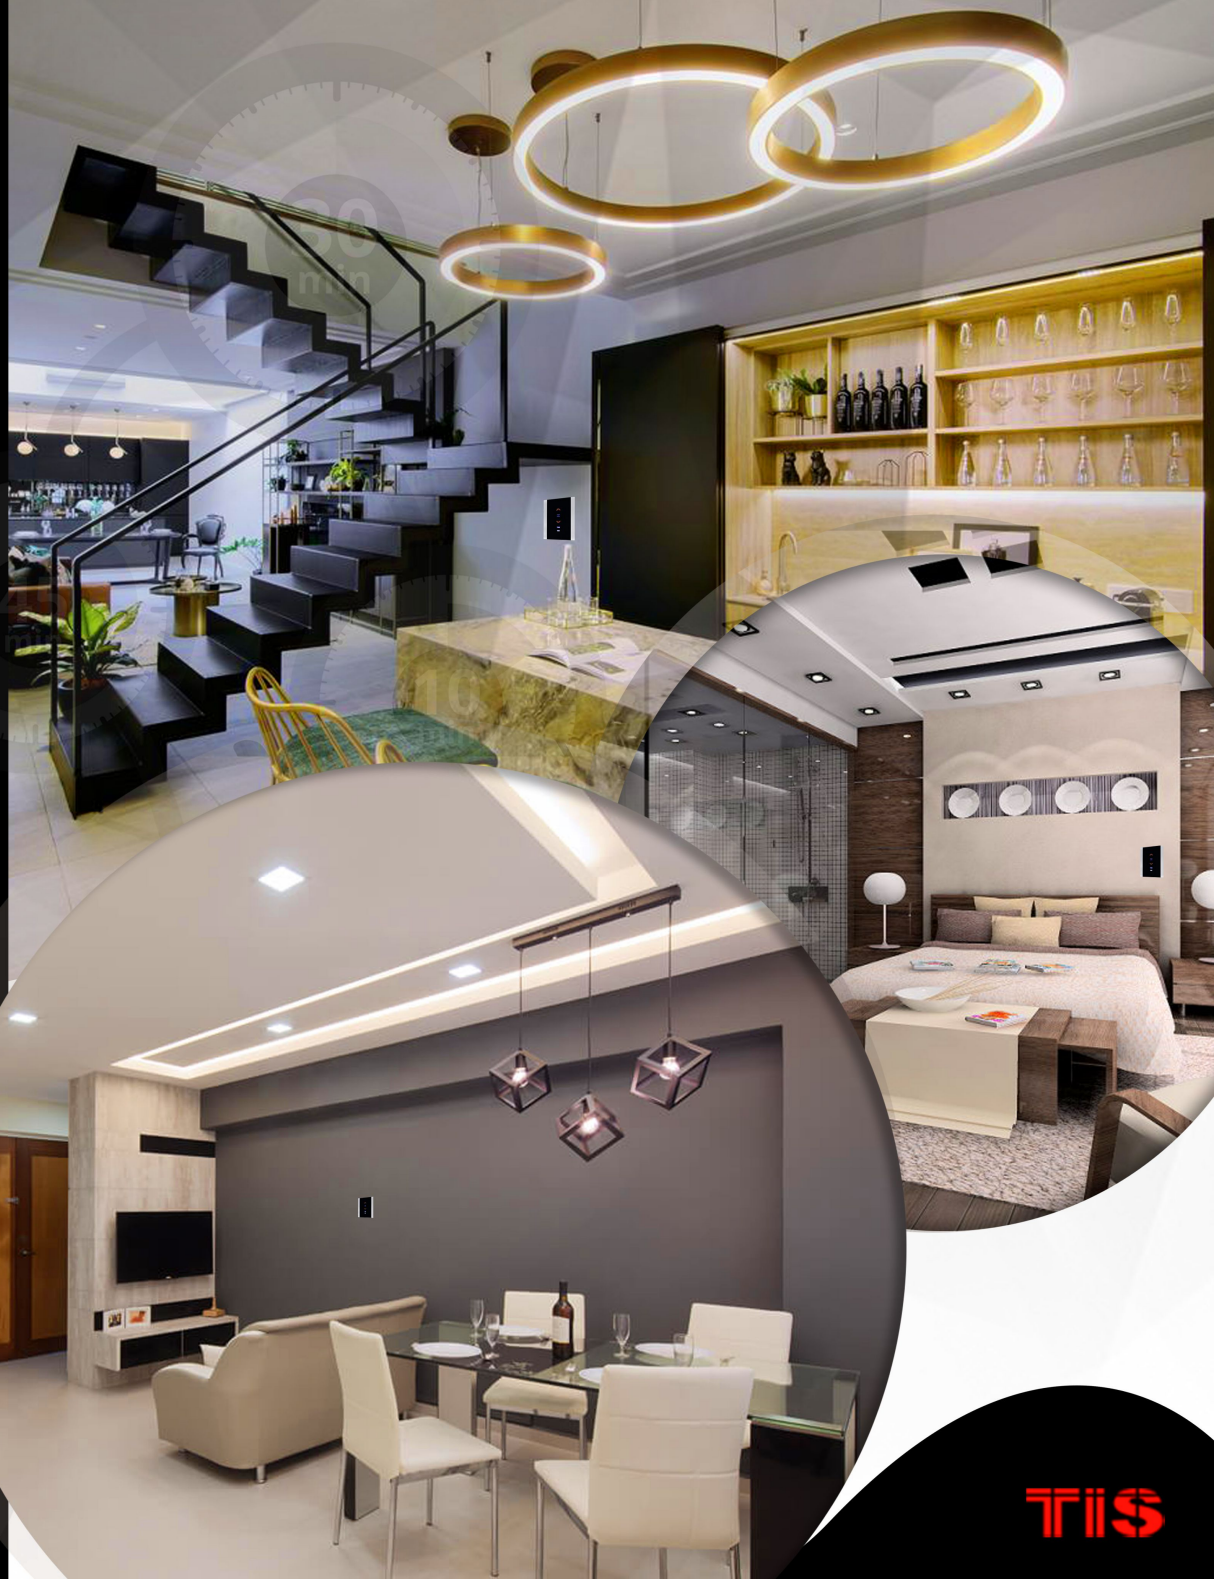

Further, Venera has an online timer which is very beneficial. You can set its internal schedule to turn off yard lights whenever the sun rises. Or imagine when it is noon and the sun shines at most, you can set Venera to open curtains so that your furniture remains intact.

Additionally, this device has an energy meter and provides both monthly and annual report on the electricity consumption. This gives you insights regarding your consumption and necessity of energy management.

Another good news is that the option of remote control is available for those who prefer such controllers. This switch may solve many of your grandparents' difficulties. They do not need to worry about lights in yard at night. They do not have to walk to a switch to turn it off; just provide them with a remote control.