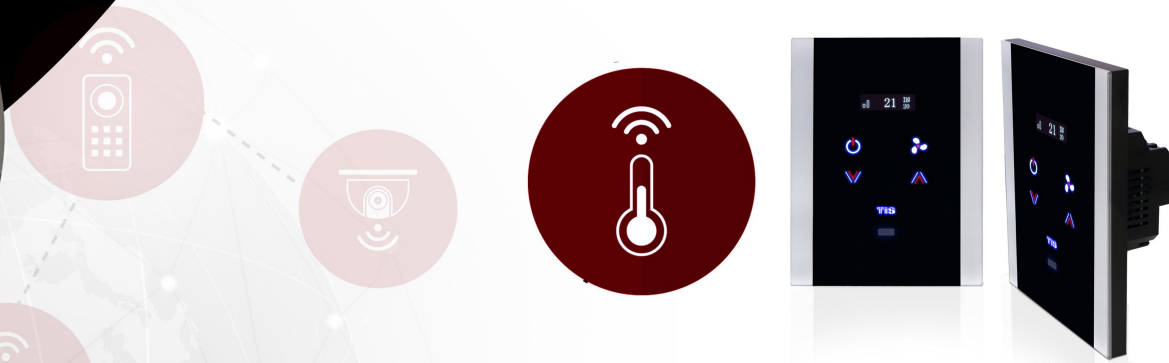

VENERA THERMOSTAT

Technology
Few ideas Make the change
www.tissmarthome.com
www.tiscontrol.com

It's time for smart living

VENERA IS ALWAYS RIGHT

It is true. Venera Thermostat Panel, another smart solution by TIS group. Knows everything about the temperature situation in your residence.

This WIFI wall Thermostat consists of four touch buttons with intelligible icons and an elegant 1" OLED which displays indoors/current temperature, and fan speed.

Welcome Venera Thermostat in the easiest way: replace the old thermostat switch with this newly engineered device, connect it to Internet and control your home temperature efficiently.

Working with this thermostat is very convenient; just touch the up/down button to raise or lower temperature till the desirable thermal level is set. The good thing is floor heating, FCU unite, split AC, and VRV AC are controllable through this wall thermostat.

This device is manageable via smart phones. Once it is connected to Internet, you are able to monitor and maintain your home temperature using TIS mobile app from anywhere you are. Besides, since this application is equipped with GPS, you can configure Venera Thermostat to automatically shift to saving energy mode once you are away and set to desired temperature AC when you are near home.