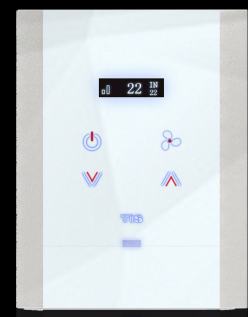

This WIFI wall Thermostat consists of four touch buttons with intelligible icons and an elegant 1" OLED which displays indoors/current temperature, and fan speed.

Welcome Venera Thermostat in the easiest way: replace the old thermostat switch with this newly engineered device, connect it to Internet and control your home temperature efficiently.

Working with this thermostat is very convenient; just touch the up/down button to raise or lower temperature till the desirable thermal level is set. The good thing is floor heating, FCU unite, split AC, and VRV AC are controllable through this wall thermostat.

This device is manageable via smart phones. Once it is connected to Internet, you are able to monitor and maintain your home temperature using TIS mobile app from anywhere you are. Besides, since this application is equipped with GPS, you can configure Venera Thermostat to automatically shift to saving energy mode once you are away and set to desired temperature AC when you are near home.

In addition, this panel has an energy meter to inform you about energy consumption on a daily/annual basis.

This beautiful Thermostat is available in Black and White and its button color is customizable in a 256 color range. As you see Venera Thermostat panel easily fits into your home design and it incorporates with you and your plans efficiently.